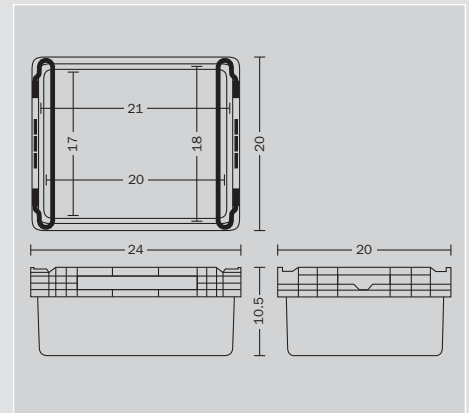

Email: general@ssimail.net
www.ssi-schaefer.us

KFB Containers

Schaefer bail containers offer nestability, convenience and efficiency with a patented bail design to provide a stacking function. Up to a 4:1 nest ratio means significant storage space savings and economic back hauling for shipping and receiving.

KFB 6527 Stacked on the Bar

KFB 6527 Nested For Returns

KFB 6527 (measurements in inches)

KFB Containers

Order #	Description	With Bar
KF 242010	Solid Base/Sides	No
KFB 242010	Solid Base/Sides	Yes
KFB 242010.3	Mesh Sides	Yes
KF 6527	Made in USA	No
KFB 6527	Made in USA	Yes

KFB Containers (measurements in inches, unless specified)

Order #	Outside Top Dimensions			Outside Bottom Dimensions			Inside Top Dimensions			Inside Bottom Dimensions			Capacity Cubic Ft	Nest Ratio	Tare Weight lbs.	Recommended Load lbs.	Maximum Stack Load lbs.
	L	W	H	L	W	H	L	W	H	L	W	H					
KFB 242010.0	23.7	19.7	9.9	21.5	17.5	9.9	22.4	18.3	9.7	21.2	17.4	8.7	1.94	3:1	7.7	66	396
KFB 6527	23.7	19.7	10.5	21.0	17.1	10.5	22.1	18.2	10.2	21.2	17.4	9.5	1.94	4.3:1	7.6	66	396
KFB 242010.3	23.7	19.7	9.9	21.5	17.5	9.9	22.4	18.3	9.7	21.2	17.4	8.7	1.94	3:1	6.9	66	396