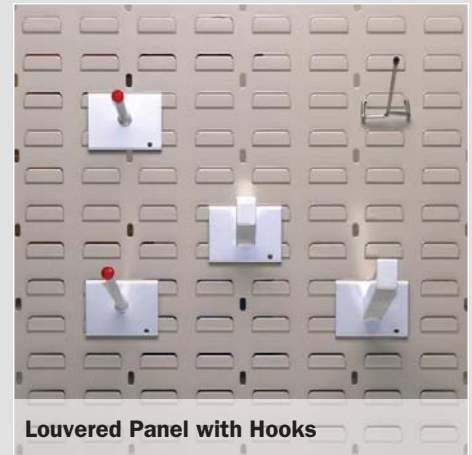

Email: general@ssimail.net
www.ssi-schaefer.us

Louvered Panel Wall System

SSI Schaefer's louvered panel systems are the perfect solution for storage and retrieval of small to medium sized parts where space is at a premium. Parts are always close at hand and easy to find. Louvered panels are constructed of 16 gauge steel and finished in silver gray baked enamel

LP3

LP4

Louvered Wall Panels

Order#	Outside Dimensions	
	L	W
LP3.GY2	24.75"	25"
LP4.GY2	18.75"	73"
LP5.GY2	24.75"	49.75"

LP5

Louvered Panel with Hooks

Accessories

Louvered panels can also be color-coded using SSI LF series containers available in blue, green, red and yellow. Cable spikes are a convenient way to accommodate otherwise difficult to store items or hanging parts.

Cable Spikes

Order#	Item
CS6RA.GY2 CS6SA.GY2	Cable Spike 6" Round Angled Cable Spike 6" Square Angled
CSW6SA.GV1 CSW9S.GV1 CSW10S.GV1	Wire Cable Spikes 6" Wire Cable Spikes 9" Wire Cable Spikes 10"
CS12RA.GY1 CS12SA.GY2	Cable Spike 12" Round Angled Cable Spike 12" Square Angled