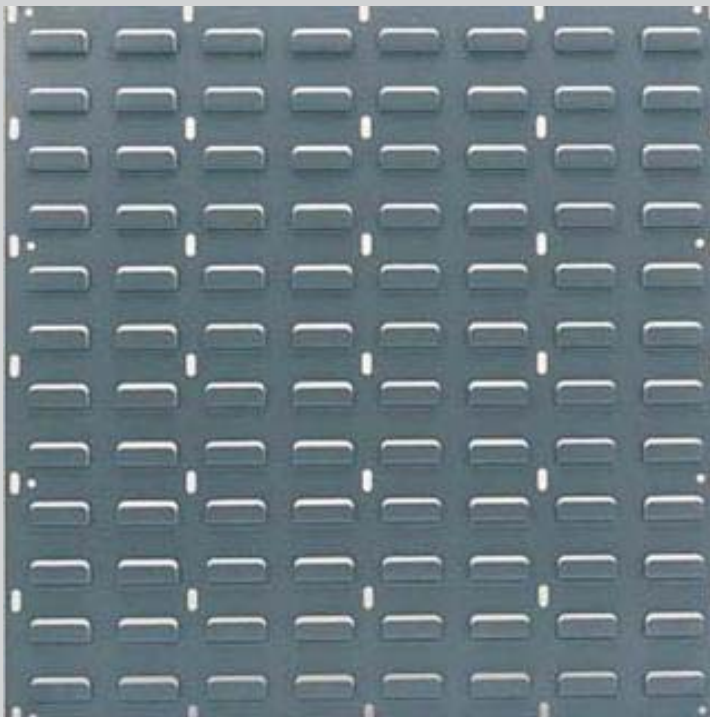

Louvered Panel Wall System

USA HEADQUARTERS
Schaefer Systems International, Inc.

Shipping Address
10021 Westlake Drive
Charlotte, NC 28273

Mailing Address
P.O. Box 7009
Charlotte, NC 28241

Tel: 704-944-4500
Fax: 704-588-1862

PACKAGING SYSTEMS DIVISION
USA, CANADA, MEXICO

961 Beasley Street
Suite 120
Lexington, KY 40509

Tel: 859-294-5615
Fax: 859-294-5616
Toll Free: 888-SSI-TOTE
Email: packaginghelp@ssitote.net

Customer Service
Tel: 704-944-4583
Fax: 704-944-4582

Email: general@ssimail.net
www.ssi-schaefer.us