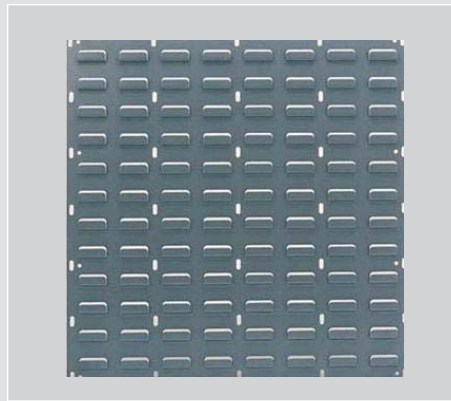

Email: general@ssimail.net
www.ssi-schaefer.us

Louvered Panel Wall System

SSI Schaefer's louvered panel systems are the perfect solution for storage and retrieval of small to medium sized parts where space is at a premium. Parts are always close at hand and easy to find. Louvered panels are constructed of 16 gauge steel and finished in silver gray baked enamel

LP3

LP4

Louvered Wall Panels

Order#	Outside Dimensions	
	L	W
LP3.GY2	24.75"	25"
LP4.GY2	18.75"	73"
LP5.GY2	24.75"	49.75"

LP5

Louvered Panel with Hooks

Accessories

Louvered panels can also be color-coded using SSI LF series containers available in blue, green, red and yellow. Cable spikes are a convenient way to accommodate otherwise difficult to store items or hanging parts.